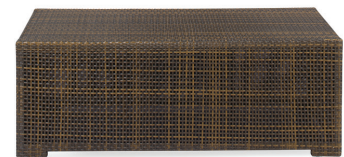

Red Leather
60"W x 24"D x 17"H

EVOKE

Evoke Sofa

Coffee Resin Frame with Tan Cushions
81"W x 35"D x 27"H

Evoke Chair

Coffee Resin Frame with Tan Cushions
33"W x 35"D x 27"H

Evoke Cocktail Table

Coffee Resin Frame
48"W x 24"D x 18"H