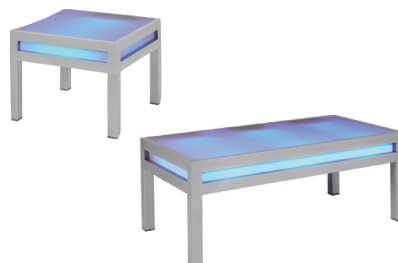

Club Tables

End Table
44"W x 22"D x 18"H
Cocktail Table
22"Square x 18"H
(Includes built in Wireless LED Lighting)