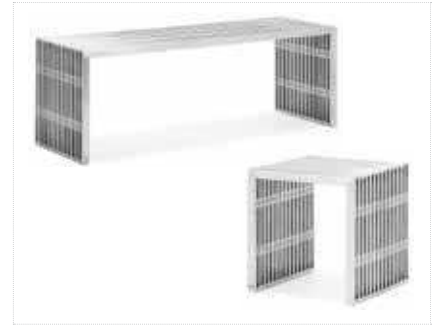

Novel Tables

End Table Satin Steel
15"Square x 16"H
Cocktail Table Satin Steel
46"L x 15"D x 16"H